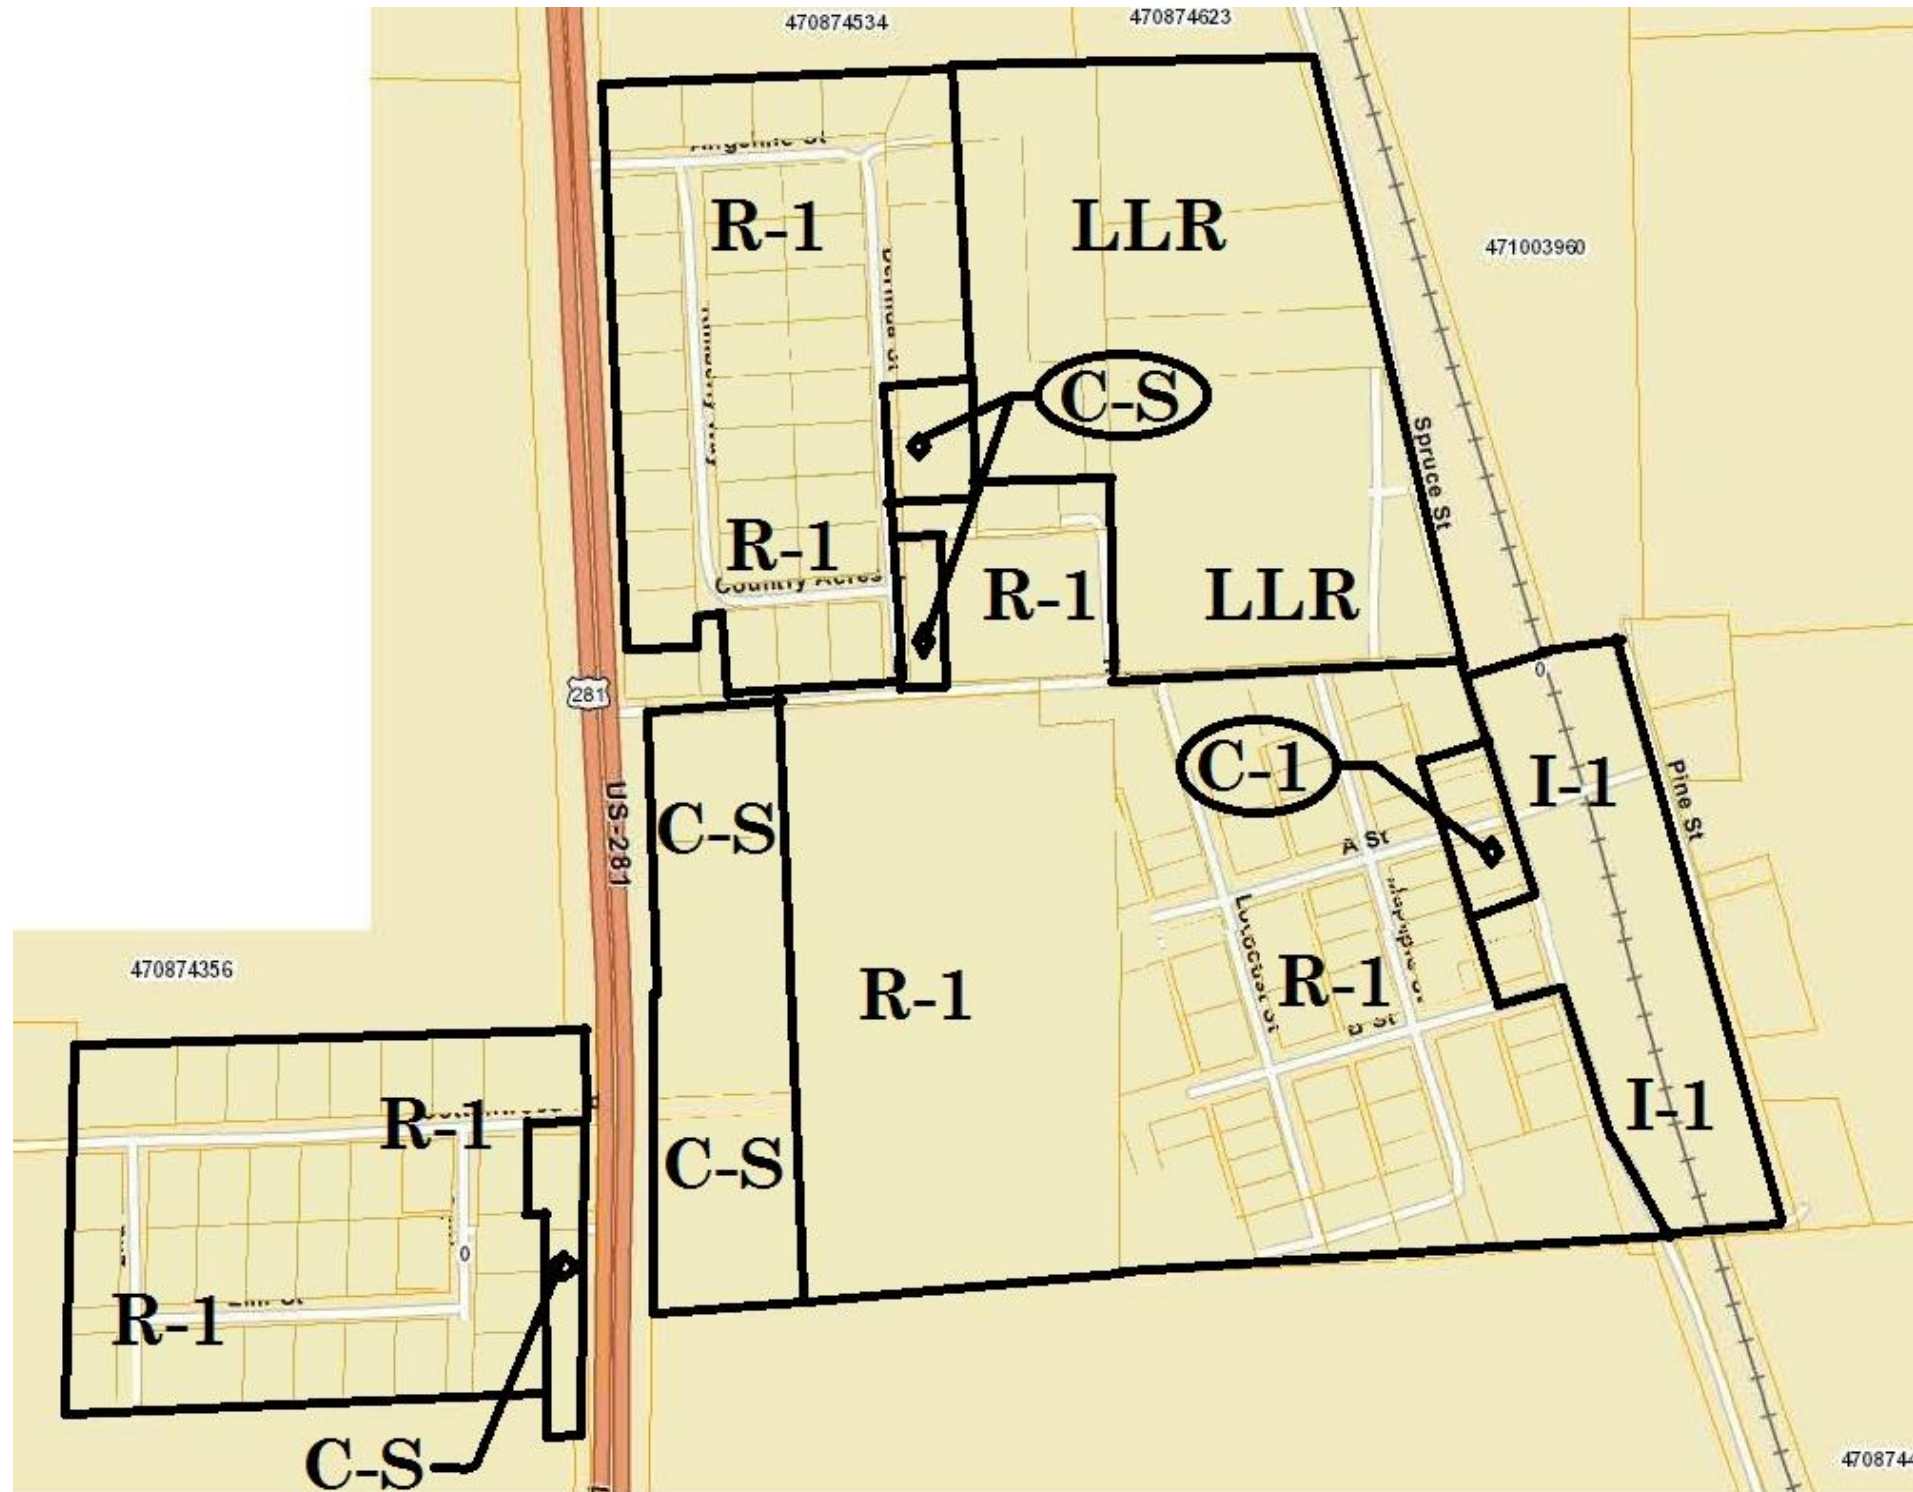

# OFFICIAL ZONING MAP

ST. LIBORY, NEBRASKA  
CORPORATE LIMITS

## LEGEND

- O-S OPEN SPACE/RECREATION DISTRICT
- LLR LARGE LOT RESIDENTIAL DISTRICT
- R-1 RESIDENTIAL DISTRICT
- C-1 GENERAL COMMERCIAL DISTRICT
- C-S HIGHWAY SERVICE DISTRICT
-  CORPORATE LIMIT LINE
-  100-YEAR FLOODPLAIN