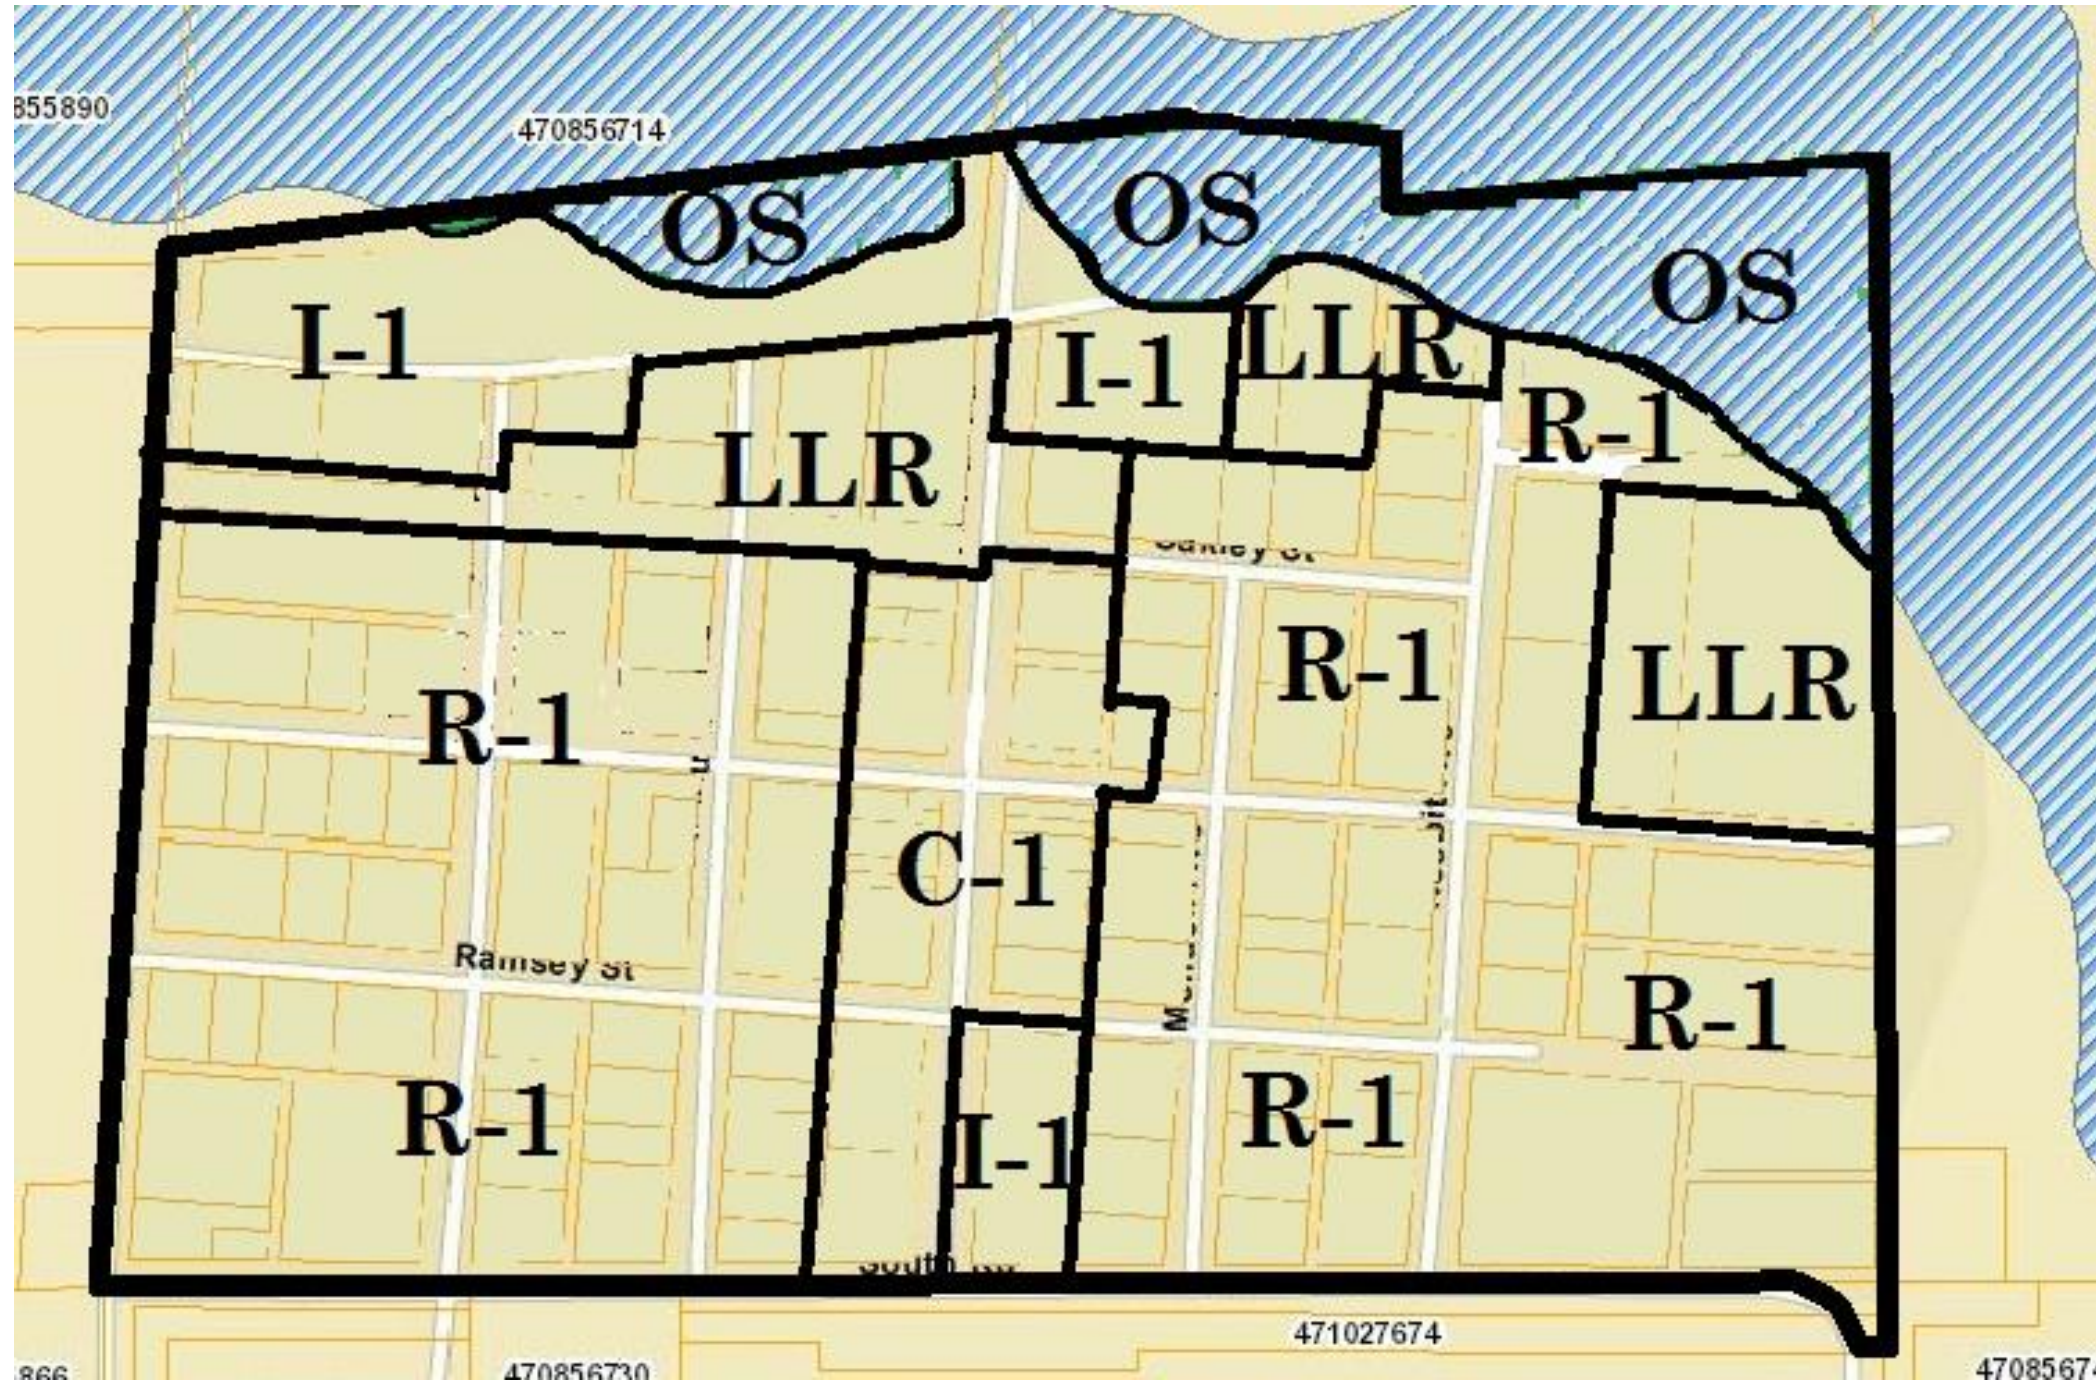

OFFICIAL ZONING MAP

BOELUS, NEBRASKA
CORPORATE LIMITS

LEGEND

- O-S OPEN SPACE/RECREATION DISTRICT
- LLR LARGE LOT RESIDENTIAL DISTRICT
- R-1 RESIDENTIAL DISTRICT
- C-1 GENERAL COMMERCIAL DISTRICT
- C-S HIGHWAY SERVICE DISTRICT
-  CORPORATE LIMIT LINE
-  100-YEAR FLOODPLAIN

HANNA:KEELAN ASSOCIATES, P.C.
COMMUNITY PLANNING & RESEARCH

* Lincoln, Nebraska * 402.464.5383 *

OFFICIAL ZONING MAP

DANNEBROG, NEBRASKA
CORPORATE LIMITS

LEGEND

- O-S OPEN SPACE/RECREATION DISTRICT
- LLR LARGE LOT RESIDENTIAL DISTRICT
- R-1 RESIDENTIAL DISTRICT
- C-1 GENERAL COMMERCIAL DISTRICT
- C-S HIGHWAY SERVICE DISTRICT
-  CORPORATE LIMIT LINE
-  100-YEAR FLOODPLAIN

HANNA:KEELAN ASSOCIATES, P.C.
COMMUNITY PLANNING & RESEARCH

* Lincoln, Nebraska * 402.464.5383 *

OFFICIAL ZONING MAP

ELBA, NEBRASKA
CORPORATE LIMITS

LEGEND

- O-S OPEN SPACE/RECREATION DISTRICT
- LLR LARGE LOT RESIDENTIAL DISTRICT
- R-1 RESIDENTIAL DISTRICT
- C-1 GENERAL COMMERCIAL DISTRICT
- C-S HIGHWAY SERVICE DISTRICT
- CORPORATE LIMIT LINE
- 100-YEAR FLOODPLAIN

HANNA:KEELAN ASSOCIATES, P.C.
COMMUNITY PLANNING & RESEARCH

* Lincoln, Nebraska * 402.464.5383 *

OFFICIAL ZONING MAP

FARWELL, NEBRASKA
CORPORATE LIMITS

LEGEND

- O-S OPEN SPACE/RECREATION DISTRICT
- LLR LARGE LOT RESIDENTIAL DISTRICT
- R-1 RESIDENTIAL DISTRICT
- C-1 GENERAL COMMERCIAL DISTRICT
- C-S HIGHWAY SERVICE DISTRICT
- CORPORATE LIMIT LINE
- 100-YEAR FLOODPLAIN