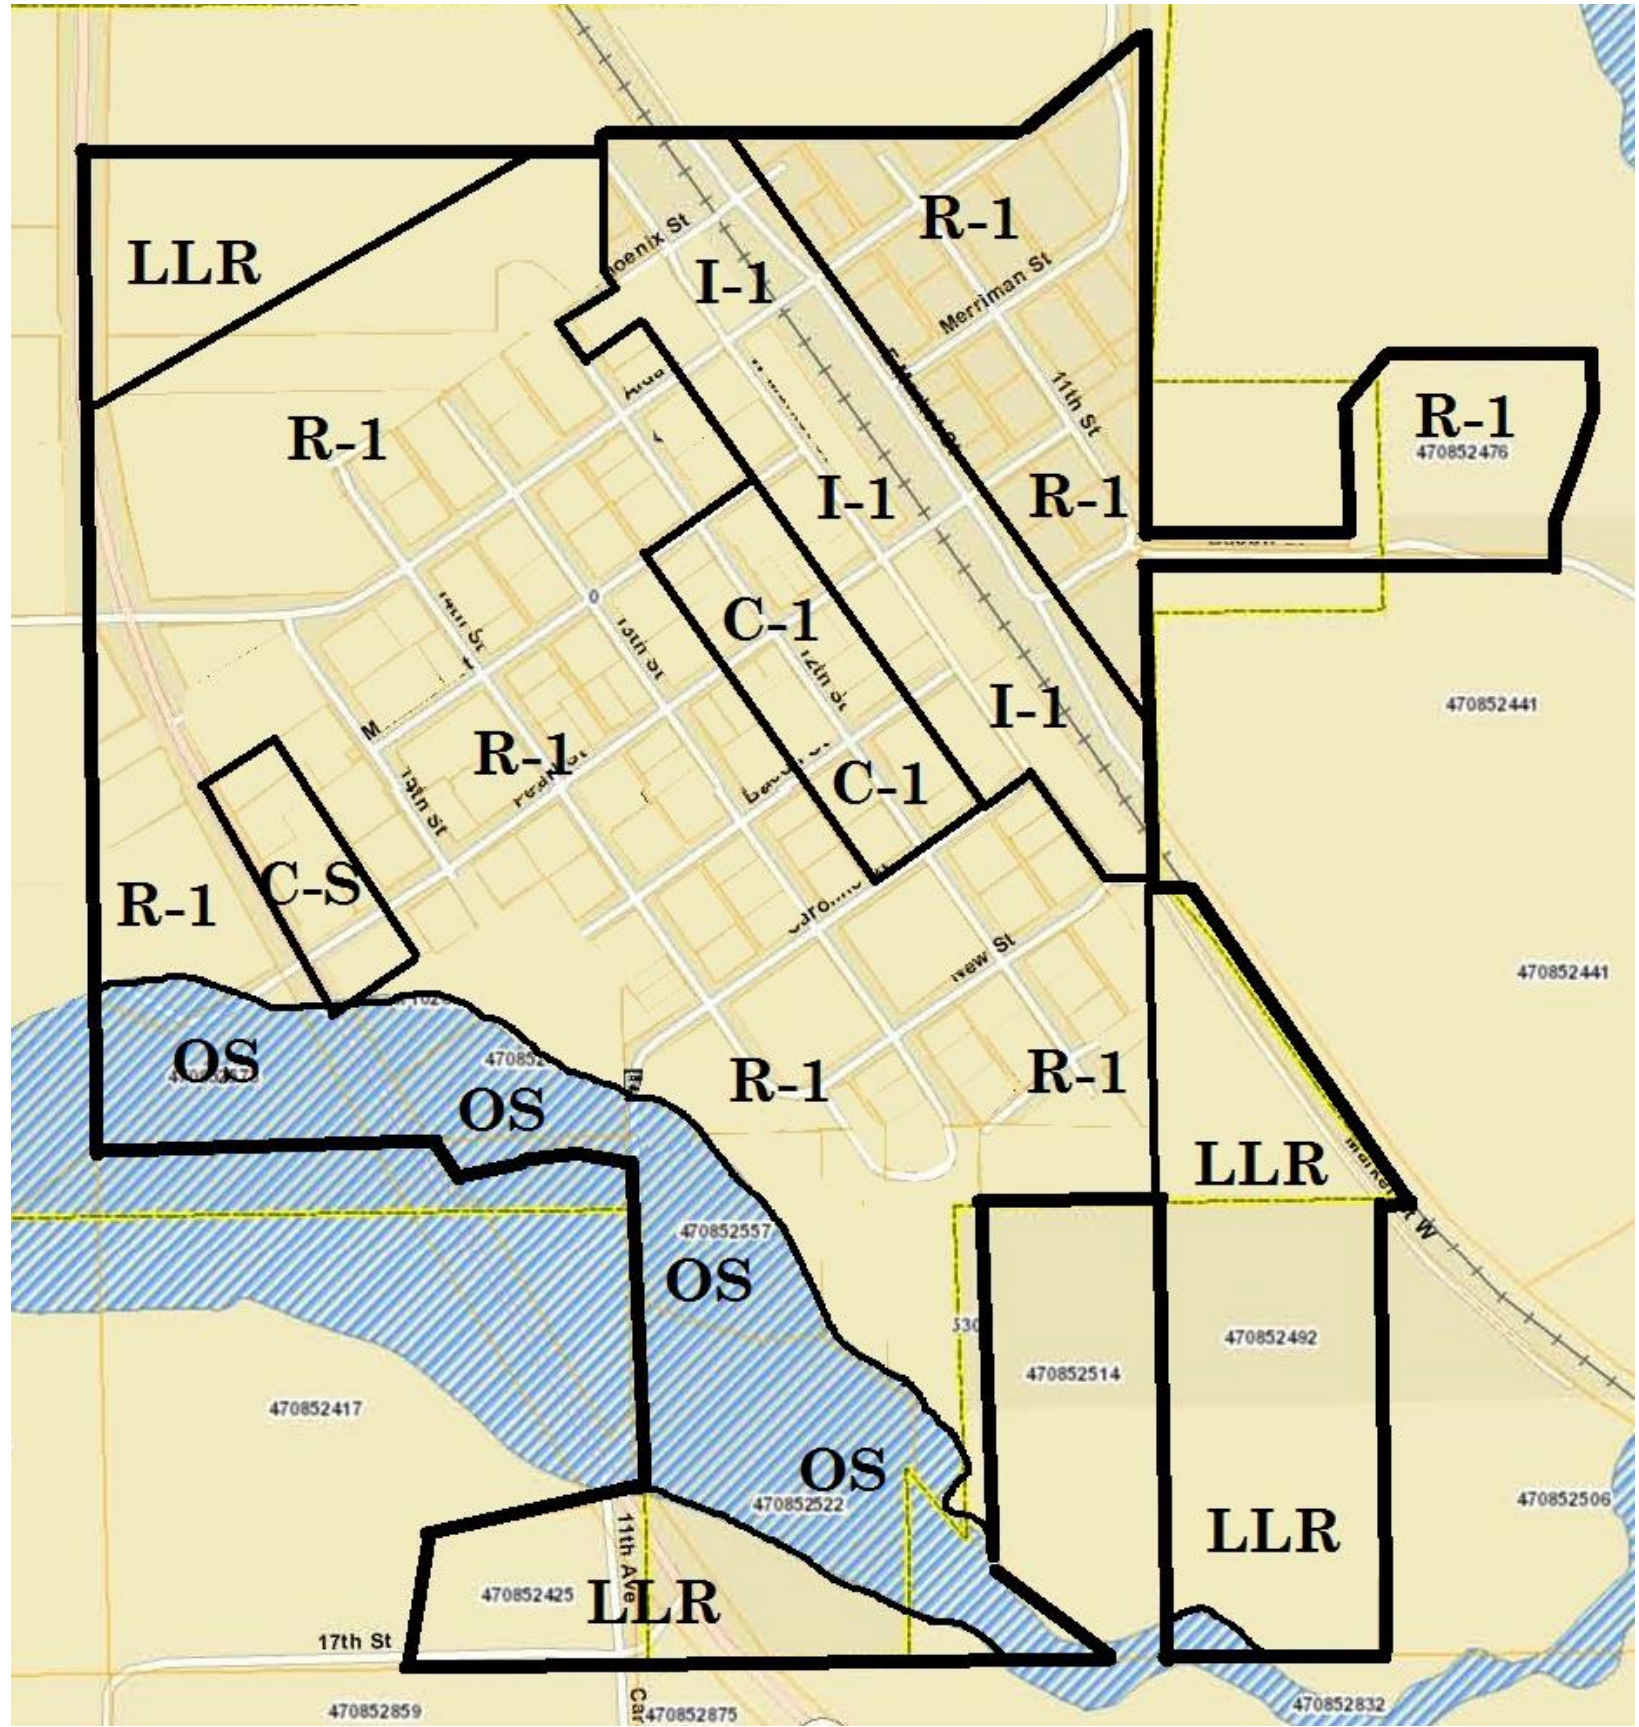

OFFICIAL ZONING MAP

BOELUS, NEBRASKA
CORPORATE LIMITS

LEGEND

- O-S OPEN SPACE/RECREATION DISTRICT
- LLR LARGE LOT RESIDENTIAL DISTRICT
- R-1 RESIDENTIAL DISTRICT
- C-1 GENERAL COMMERCIAL DISTRICT
- C-S HIGHWAY SERVICE DISTRICT
-  CORPORATE LIMIT LINE
-  100-YEAR FLOODPLAIN

HANNA:KEELAN ASSOCIATES, P.C.
COMMUNITY PLANNING & RESEARCH

* Lincoln, Nebraska * 402.464.5383 *

OFFICIAL ZONING MAP

DANNEBROG, NEBRASKA
CORPORATE LIMITS

LEGEND

- O-S OPEN SPACE/RECREATION DISTRICT
- LLR LARGE LOT RESIDENTIAL DISTRICT
- R-1 RESIDENTIAL DISTRICT
- C-1 GENERAL COMMERCIAL DISTRICT
- C-S HIGHWAY SERVICE DISTRICT
-  CORPORATE LIMIT LINE
-  100-YEAR FLOODPLAIN

HANNA:KEELAN ASSOCIATES, P.C.
COMMUNITY PLANNING & RESEARCH

* Lincoln, Nebraska * 402.464.5383 *

OFFICIAL ZONING MAP

ELBA, NEBRASKA
CORPORATE LIMITS

LEGEND

- O-S OPEN SPACE/RECREATION DISTRICT
- LLR LARGE LOT RESIDENTIAL DISTRICT
- R-1 RESIDENTIAL DISTRICT
- C-1 GENERAL COMMERCIAL DISTRICT
- C-S HIGHWAY SERVICE DISTRICT
- CORPORATE LIMIT LINE
- 100-YEAR FLOODPLAIN

HANNA:KEELAN ASSOCIATES, P.C.
COMMUNITY PLANNING & RESEARCH

* Lincoln, Nebraska * 402.464.5383 *

OFFICIAL ZONING MAP

FARWELL, NEBRASKA
CORPORATE LIMITS

LEGEND

- O-S OPEN SPACE/RECREATION DISTRICT
- LLR LARGE LOT RESIDENTIAL DISTRICT
- R-1 RESIDENTIAL DISTRICT
- C-1 GENERAL COMMERCIAL DISTRICT
- C-S HIGHWAY SERVICE DISTRICT
- CORPORATE LIMIT LINE
- 100-YEAR FLOODPLAIN