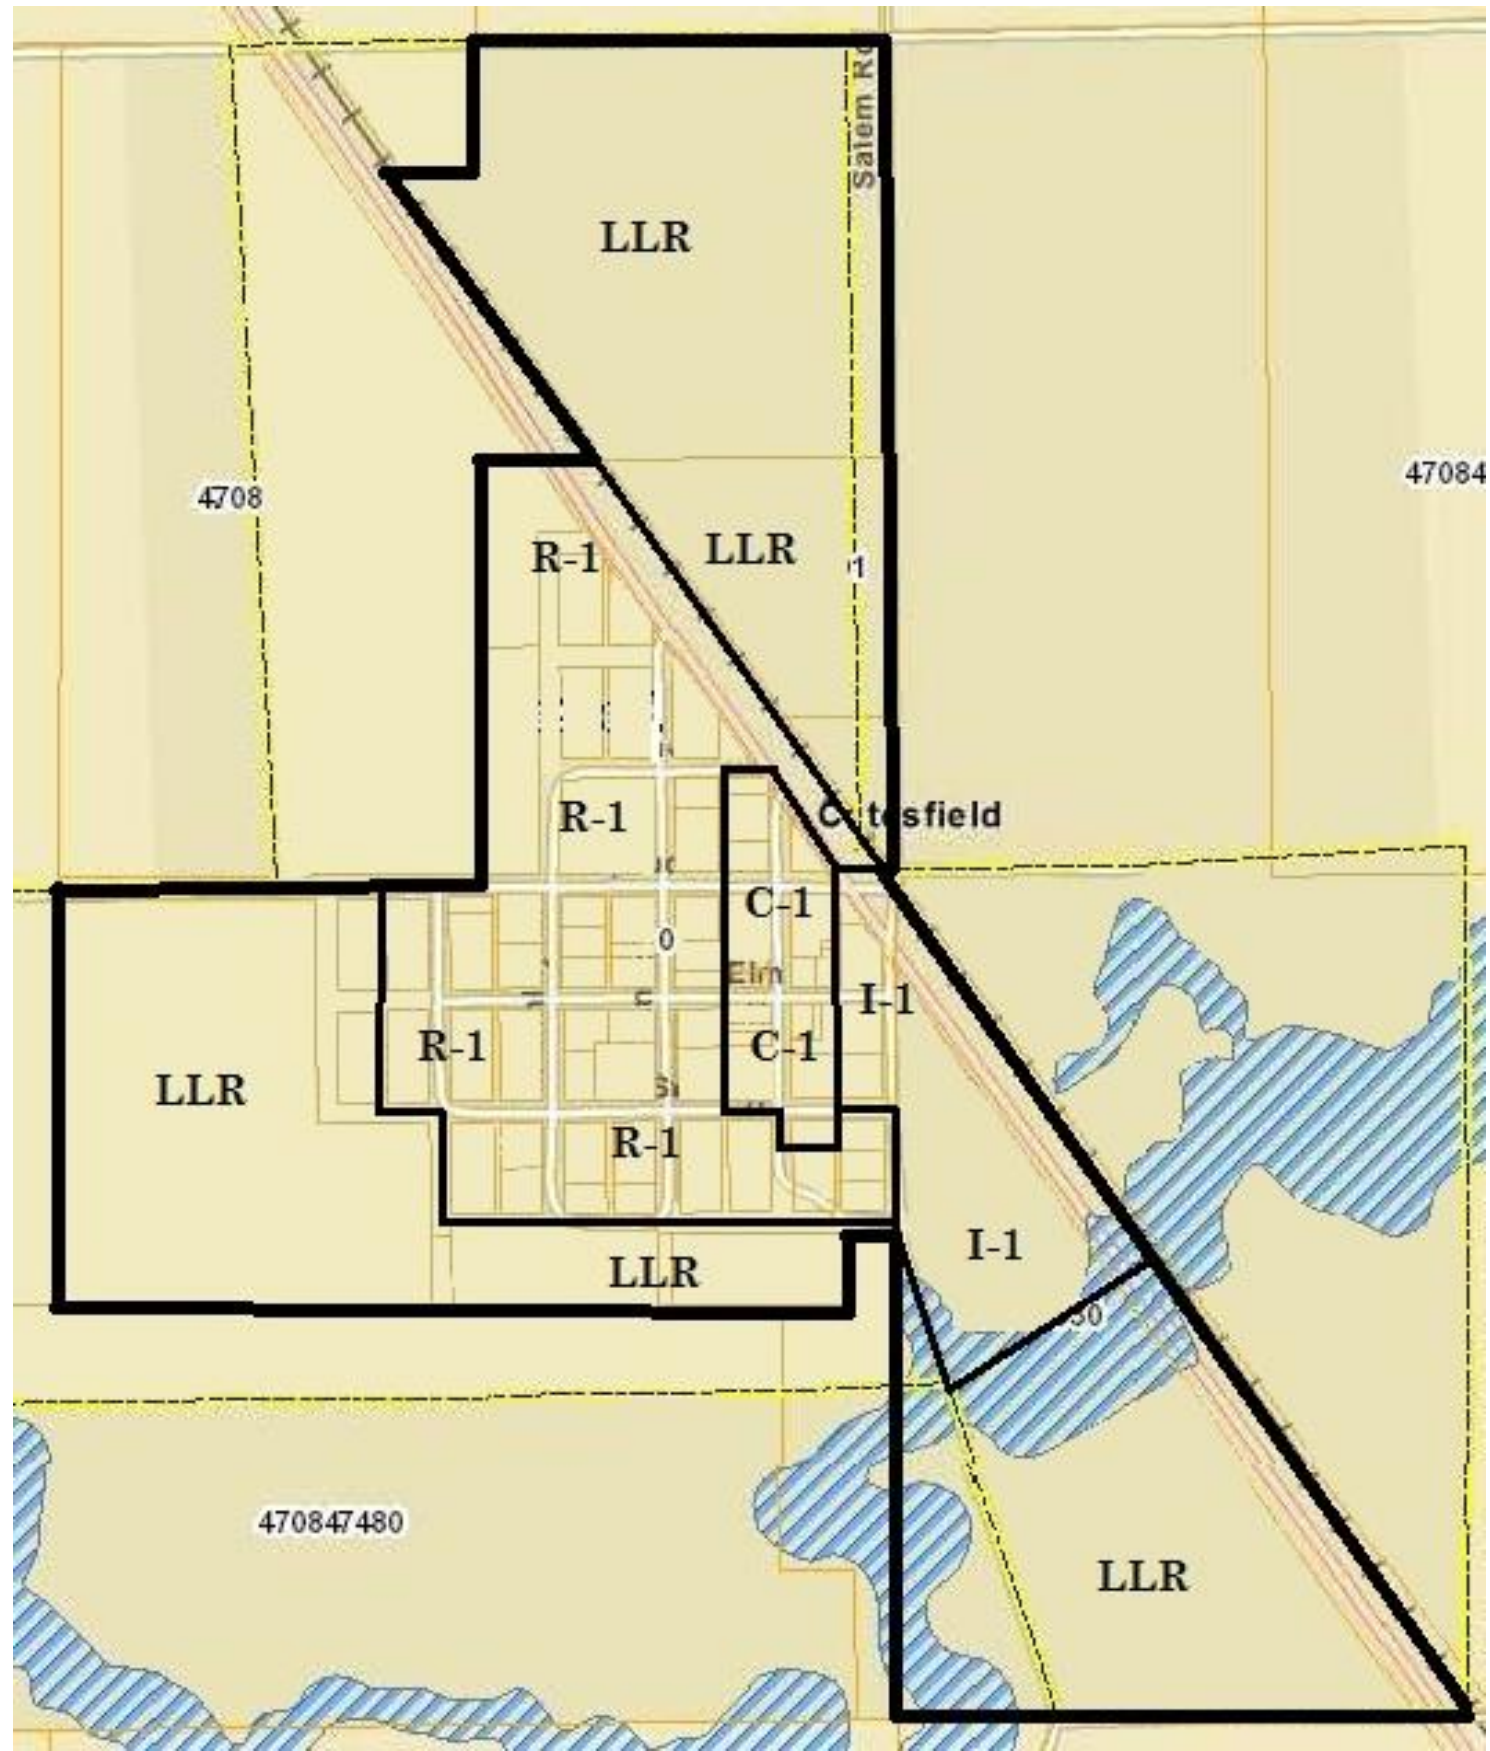

OFFICIAL ZONING MAP

BOELUS, NEBRASKA
CORPORATE LIMITS

LEGEND

- O-S OPEN SPACE/RECREATION DISTRICT
- LLR LARGE LOT RESIDENTIAL DISTRICT
- R-1 RESIDENTIAL DISTRICT
- C-1 GENERAL COMMERCIAL DISTRICT
- C-S HIGHWAY SERVICE DISTRICT
-  CORPORATE LIMIT LINE
-  100-YEAR FLOODPLAIN

HANNA:KEELAN ASSOCIATES, P.C.
COMMUNITY PLANNING & RESEARCH

* Lincoln, Nebraska * 402.464.5383 *

Vz

OFFICIAL ZONING MAP

COTESFIELD, NEBRASKA
CORPORATE LIMITS

LEGEND

- O-S OPEN SPACE/RECREATION DISTRICT
- LLR LARGE LOT RESIDENTIAL DISTRICT
- R-1 RESIDENTIAL DISTRICT
- C-1 GENERAL COMMERCIAL DISTRICT
- C-S HIGHWAY SERVICE DISTRICT
-  CORPORATE LIMIT LINE
-  100-YEAR FLOODPLAIN

HANNA:KEELAN ASSOCIATES, P.C.
COMMUNITY PLANNING & RESEARCH

* Lincoln, Nebraska * 402.464.5383 *

OFFICIAL ZONING MAP

DANNEBROG, NEBRASKA
CORPORATE LIMITS

LEGEND

- O-S OPEN SPACE/RECREATION DISTRICT
- LLR LARGE LOT RESIDENTIAL DISTRICT
- R-1 RESIDENTIAL DISTRICT
- C-1 GENERAL COMMERCIAL DISTRICT
- C-S HIGHWAY SERVICE DISTRICT
-  CORPORATE LIMIT LINE
-  100-YEAR FLOODPLAIN

HANNA:KEELAN ASSOCIATES, P.C.
COMMUNITY PLANNING & RESEARCH

* Lincoln, Nebraska * 402.464.5383 *

OFFICIAL ZONING MAP

ELBA, NEBRASKA
CORPORATE LIMITS

LEGEND

- O-S OPEN SPACE/RECREATION DISTRICT
- LLR LARGE LOT RESIDENTIAL DISTRICT
- R-1 RESIDENTIAL DISTRICT
- C-1 GENERAL COMMERCIAL DISTRICT
- C-S HIGHWAY SERVICE DISTRICT
- CORPORATE LIMIT LINE
- 100-YEAR FLOODPLAIN