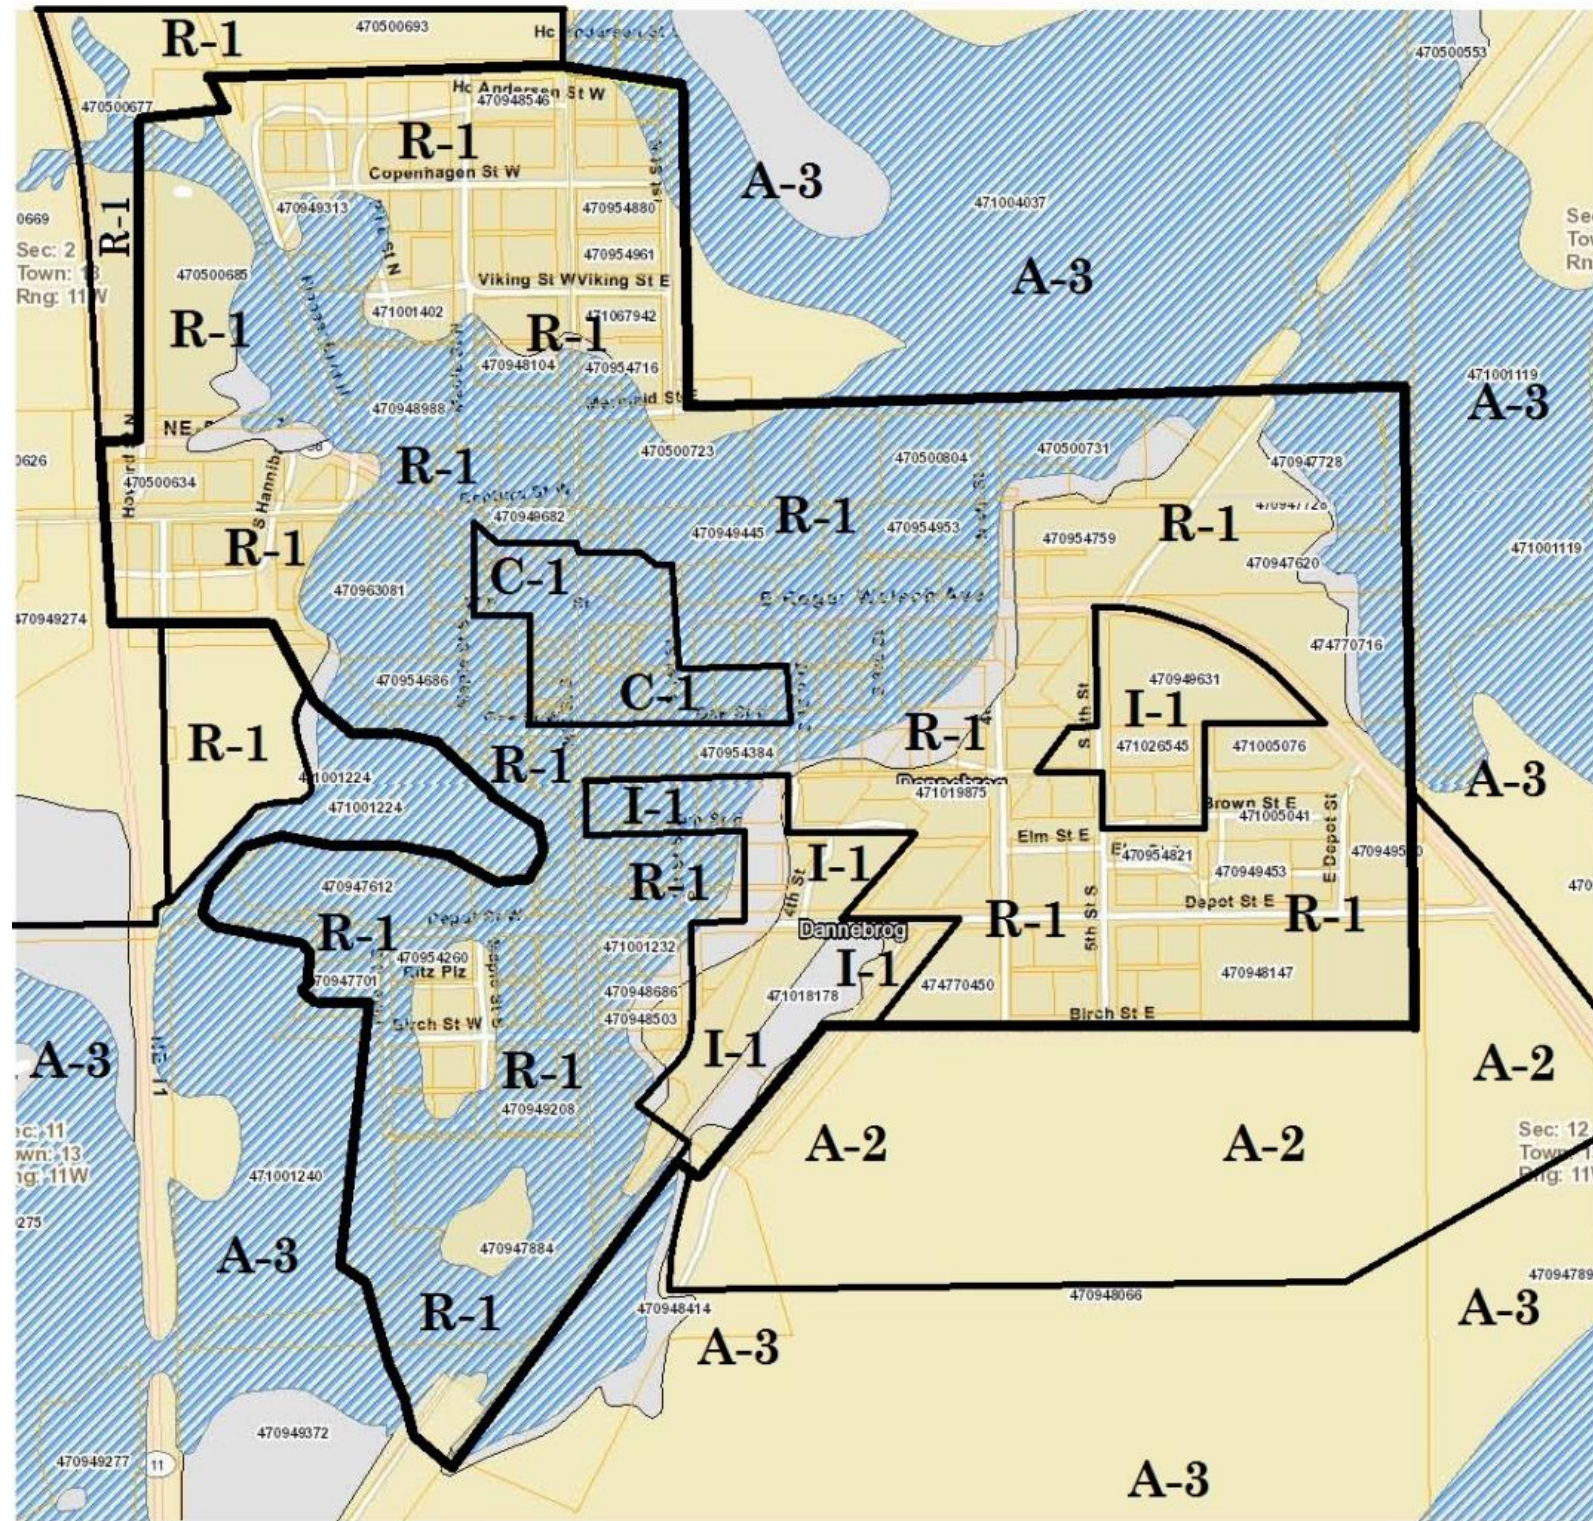

OFFICIAL ZONING MAP

BOELUS, NEBRASKA
CORPORATE LIMITS

LEGEND

- O-S OPEN SPACE/RECREATION DISTRICT
- LLR LARGE LOT RESIDENTIAL DISTRICT
- R-1 RESIDENTIAL DISTRICT
- C-1 GENERAL COMMERCIAL DISTRICT
- C-S HIGHWAY SERVICE DISTRICT
-  CORPORATE LIMIT LINE
-  100-YEAR FLOODPLAIN

HANNA:KEELAN ASSOCIATES, P.C.
COMMUNITY PLANNING & RESEARCH

* Lincoln, Nebraska * 402.464.5383 *

Vz

OFFICIAL ZONING MAP

COTESFIELD, NEBRASKA
CORPORATE LIMITS

LEGEND

- O-S OPEN SPACE/RECREATION DISTRICT
- LLR LARGE LOT RESIDENTIAL DISTRICT
- R-1 RESIDENTIAL DISTRICT
- C-1 GENERAL COMMERCIAL DISTRICT
- C-S HIGHWAY SERVICE DISTRICT
-  CORPORATE LIMIT LINE
-  100-YEAR FLOODPLAIN

HANNA:KEELAN ASSOCIATES, P.C.
COMMUNITY PLANNING & RESEARCH

* Lincoln, Nebraska * 402.464.5383 *

OFFICIAL ZONING MAP

DANNEBROG, NEBRASKA
CORPORATE LIMITS

LEGEND

- O-S OPEN SPACE/RECREATION DISTRICT
- LLR LARGE LOT RESIDENTIAL DISTRICT
- R-1 RESIDENTIAL DISTRICT
- C-1 GENERAL COMMERCIAL DISTRICT
- C-S HIGHWAY SERVICE DISTRICT
-  CORPORATE LIMIT LINE
-  100-YEAR FLOODPLAIN

HANNA:KEELAN ASSOCIATES, P.C.
COMMUNITY PLANNING & RESEARCH

* Lincoln, Nebraska * 402.464.5383 *

OFFICIAL ZONING MAP

ELBA, NEBRASKA
CORPORATE LIMITS

LEGEND

- O-S OPEN SPACE/RECREATION DISTRICT
- LLR LARGE LOT RESIDENTIAL DISTRICT
- R-1 RESIDENTIAL DISTRICT
- C-1 GENERAL COMMERCIAL DISTRICT
- C-S HIGHWAY SERVICE DISTRICT
- CORPORATE LIMIT LINE
- 100-YEAR FLOODPLAIN