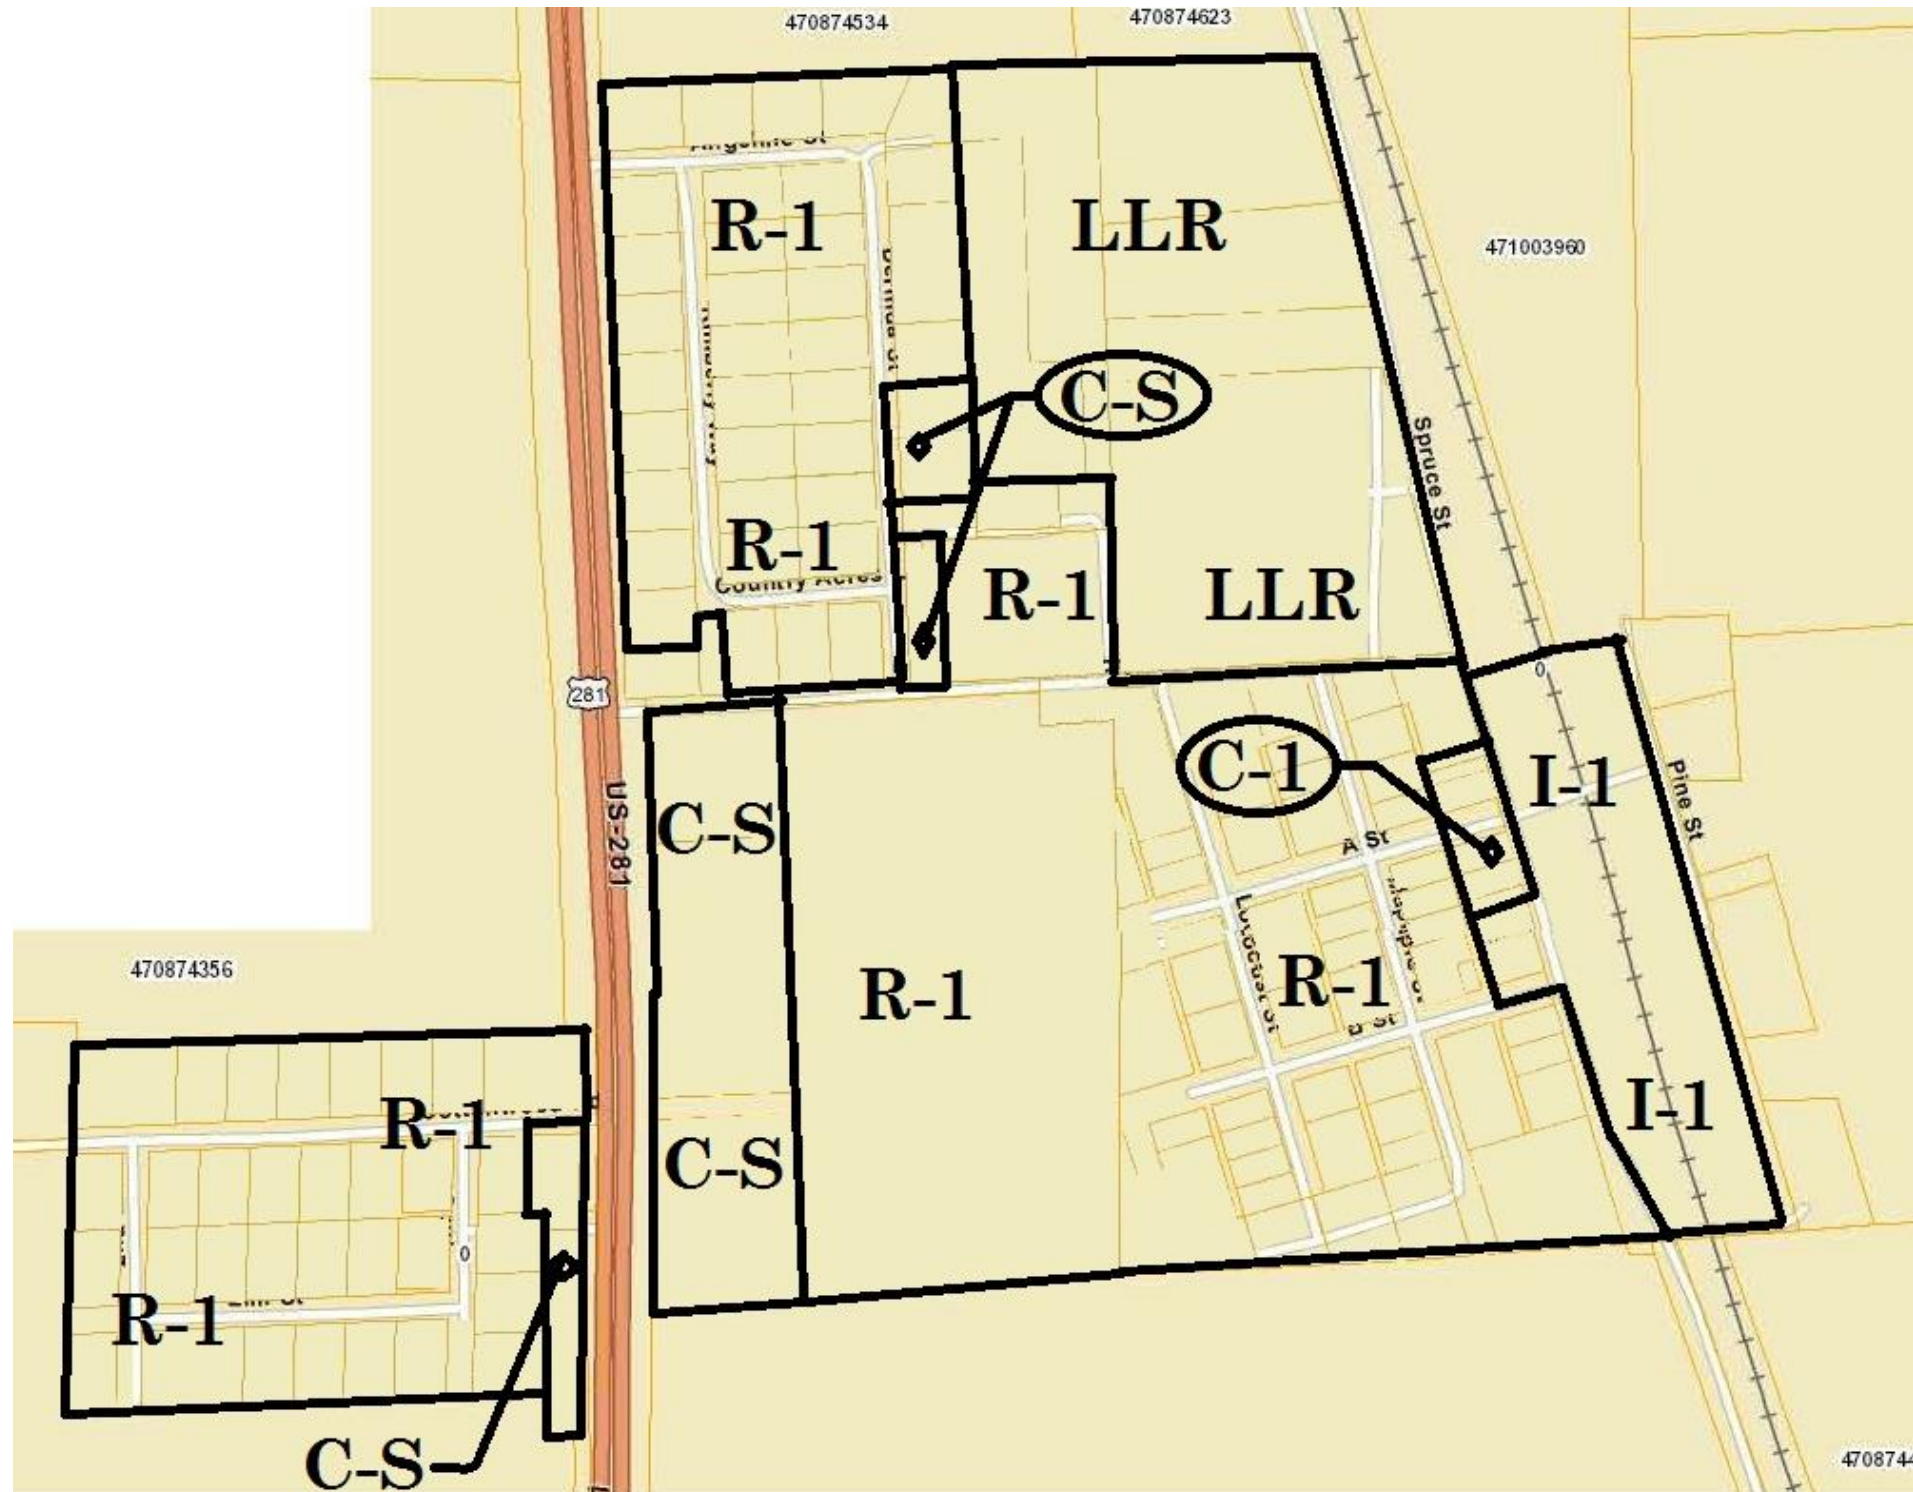

HANNA:KEELAN ASSOCIATES, P.C.
COMMUNITY PLANNING & RESEARCH

* Lincoln, Nebraska * 402.464.5383 *

OFFICIAL ZONING MAP

DANNEBROG, NEBRASKA
CORPORATE LIMITS

LEGEND

- O-S OPEN SPACE/RECREATION DISTRICT
- LLR LARGE LOT RESIDENTIAL DISTRICT
- R-1 RESIDENTIAL DISTRICT
- C-1 GENERAL COMMERCIAL DISTRICT
- C-S HIGHWAY SERVICE DISTRICT
-  CORPORATE LIMIT LINE
-  100-YEAR FLOODPLAIN

HANNA:KEELAN ASSOCIATES, P.C.
COMMUNITY PLANNING & RESEARCH

* Lincoln, Nebraska * 402.464.5383 *

OFFICIAL ZONING MAP

ELBA, NEBRASKA
CORPORATE LIMITS

LEGEND

- O-S OPEN SPACE/RECREATION DISTRICT
- LLR LARGE LOT RESIDENTIAL DISTRICT
- R-1 RESIDENTIAL DISTRICT
- C-1 GENERAL COMMERCIAL DISTRICT
- C-S HIGHWAY SERVICE DISTRICT
- CORPORATE LIMIT LINE
- 100-YEAR FLOODPLAIN

HANNA:KEELAN ASSOCIATES, P.C.
COMMUNITY PLANNING & RESEARCH

* Lincoln, Nebraska * 402.464.5383 *

OFFICIAL ZONING MAP

FARWELL, NEBRASKA
CORPORATE LIMITS

LEGEND

- O-S OPEN SPACE/RECREATION DISTRICT
- LLR LARGE LOT RESIDENTIAL DISTRICT
- R-1 RESIDENTIAL DISTRICT
- C-1 GENERAL COMMERCIAL DISTRICT
- C-S HIGHWAY SERVICE DISTRICT
- CORPORATE LIMIT LINE
- 100-YEAR FLOODPLAIN

HANNA:KEELAN ASSOCIATES, P.C.
COMMUNITY PLANNING & RESEARCH

* Lincoln, Nebraska * 402.464.5383 *

OFFICIAL ZONING MAP

ST. LIBORY, NEBRASKA
CORPORATE LIMITS

LEGEND

- O-S OPEN SPACE/RECREATION DISTRICT
- LLR LARGE LOT RESIDENTIAL DISTRICT
- R-1 RESIDENTIAL DISTRICT
- C-1 GENERAL COMMERCIAL DISTRICT
- C-S HIGHWAY SERVICE DISTRICT
-  CORPORATE LIMIT LINE
-  100-YEAR FLOODPLAIN