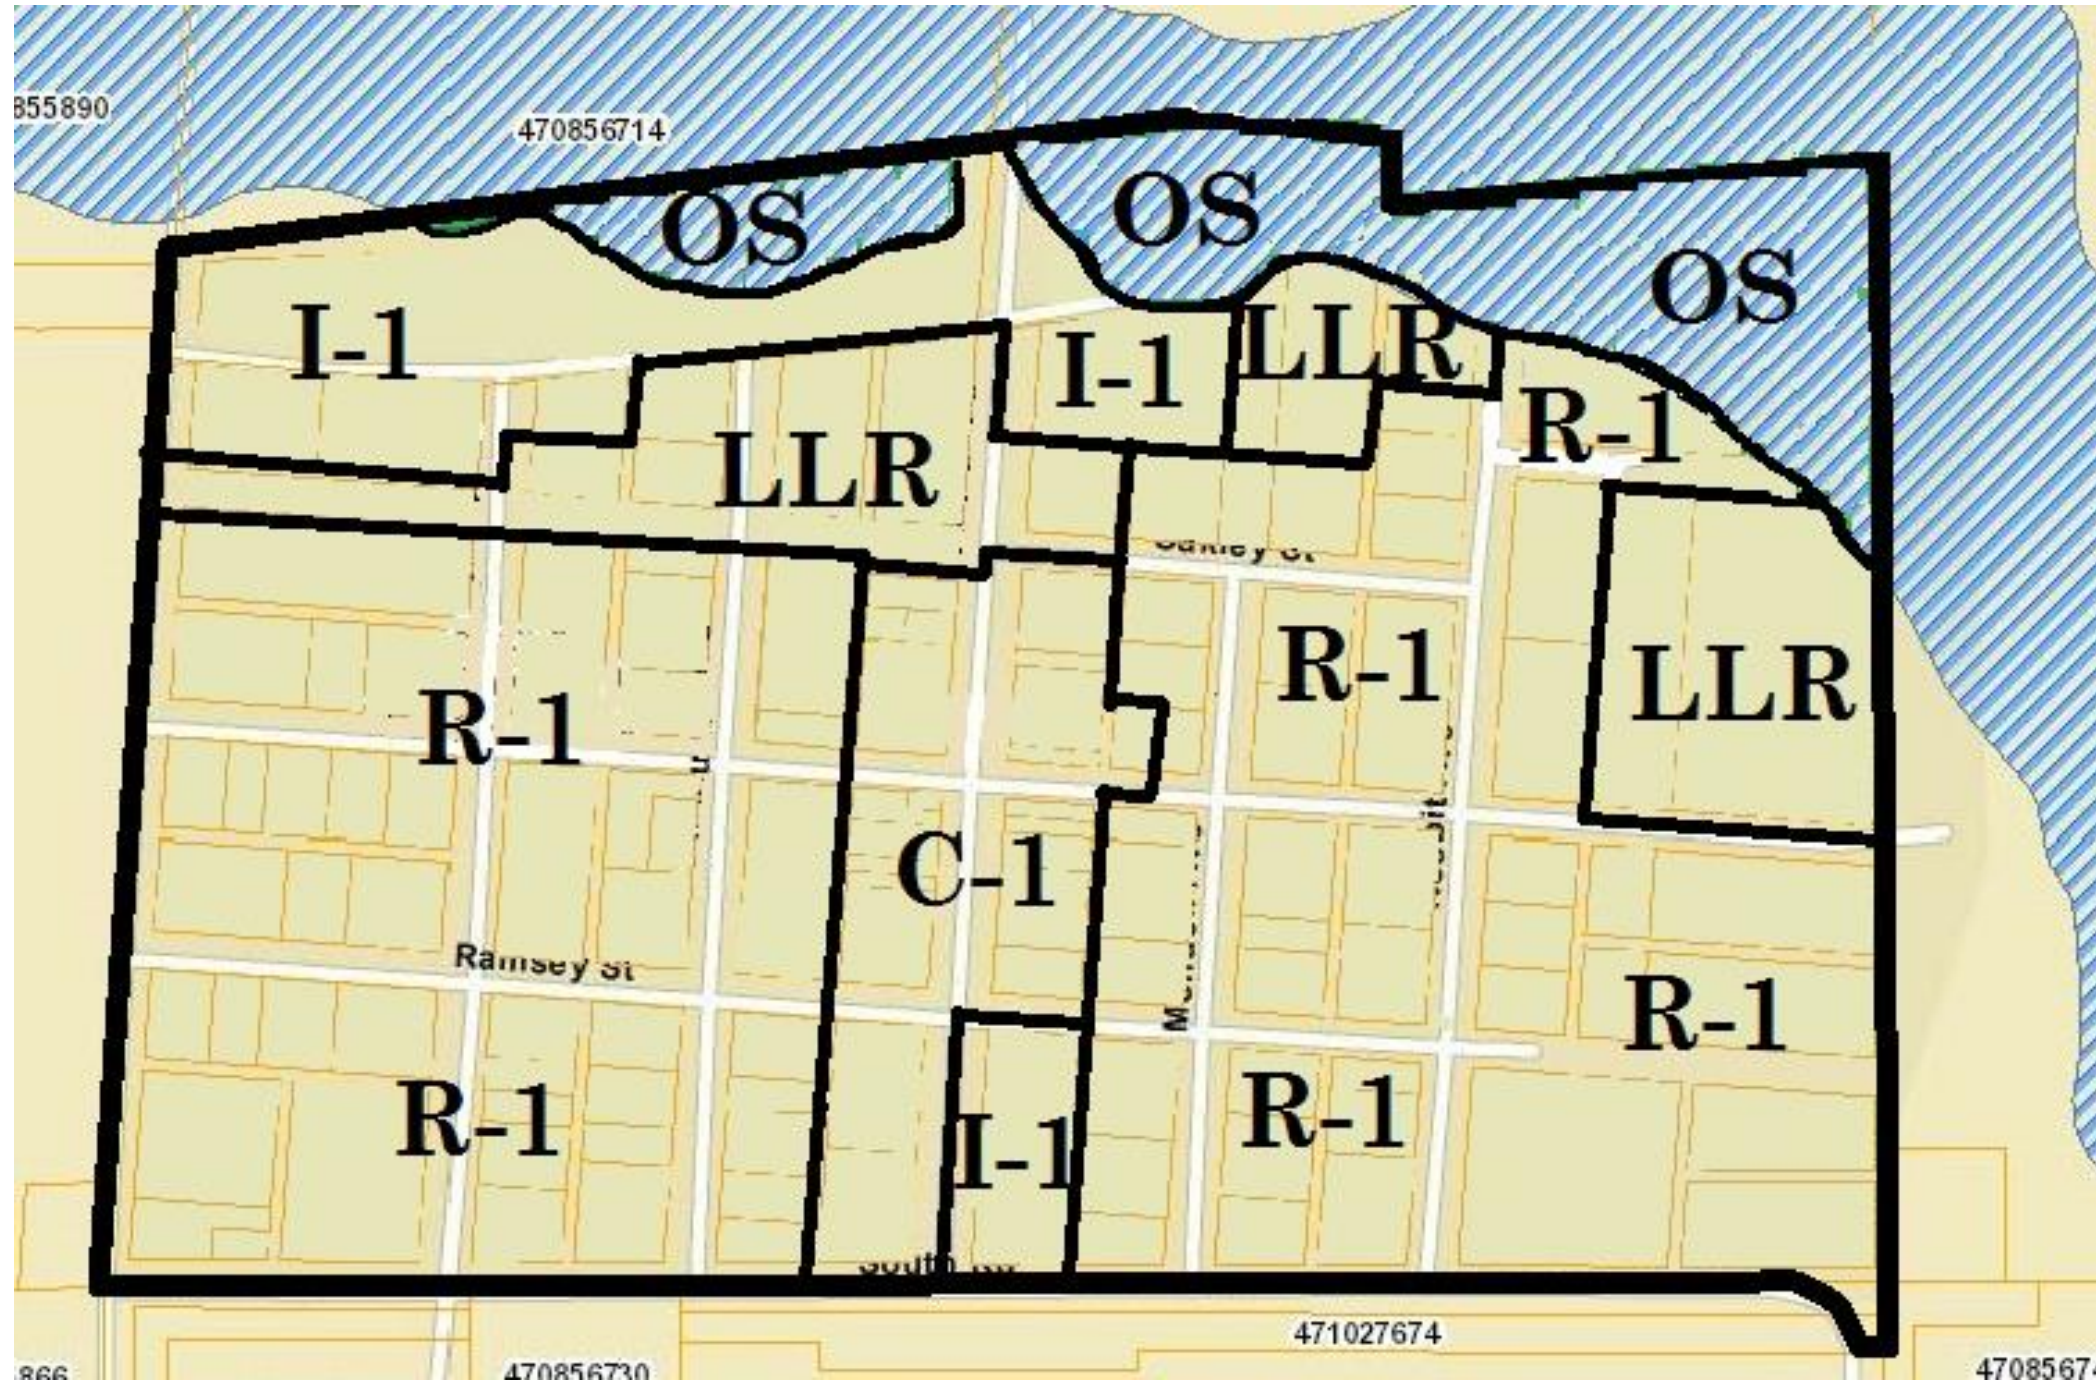

OFFICIAL ZONING MAP

FARWELL, NEBRASKA
CORPORATE LIMITS

LEGEND

- O-S OPEN SPACE/RECREATION DISTRICT
- LLR LARGE LOT RESIDENTIAL DISTRICT
- R-1 RESIDENTIAL DISTRICT
- C-1 GENERAL COMMERCIAL DISTRICT
- C-S HIGHWAY SERVICE DISTRICT
- CORPORATE LIMIT LINE
- 100-YEAR FLOODPLAIN