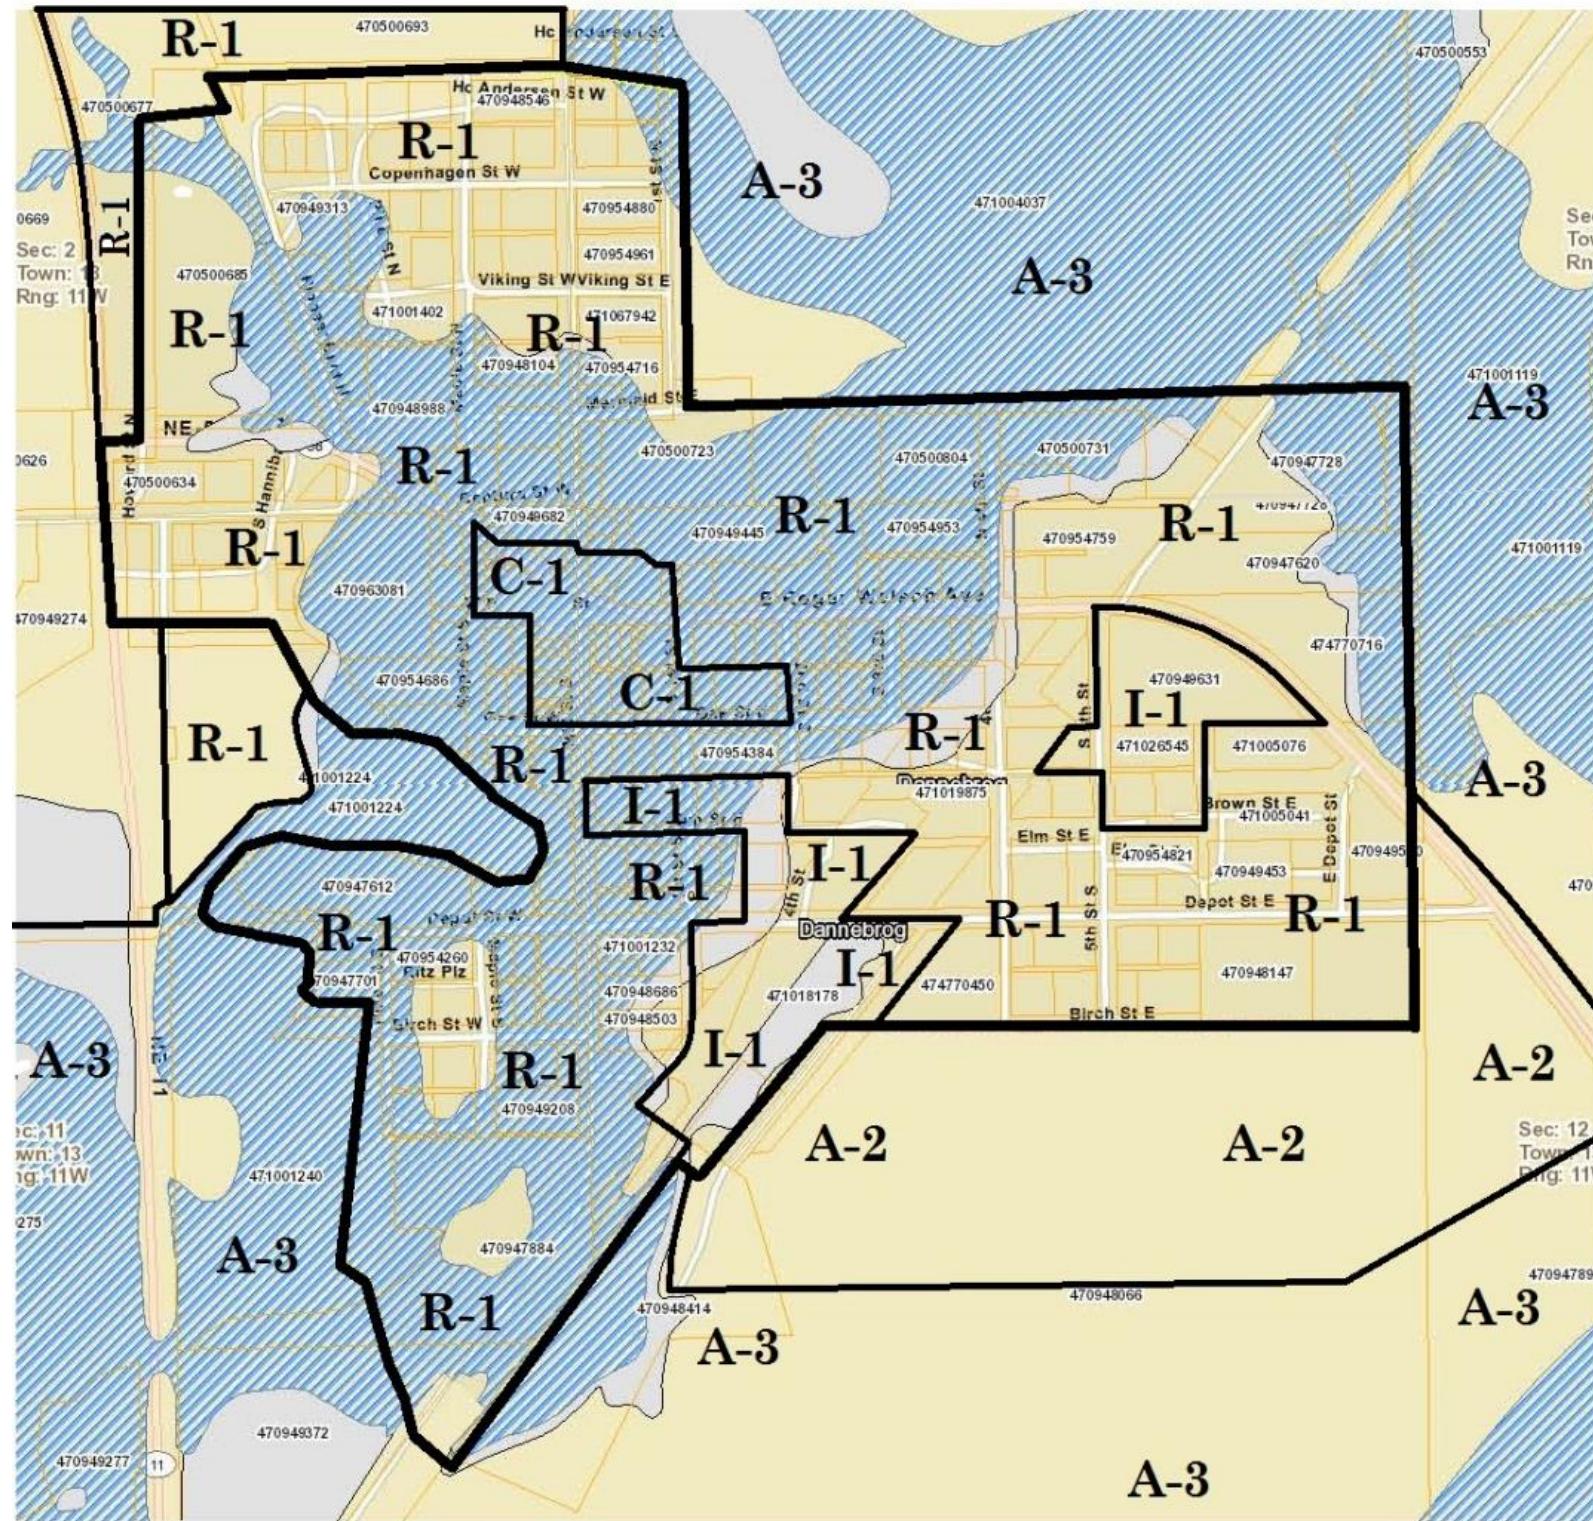

OFFICIAL ZONING MAP

DANNEBROG, NEBRASKA
CORPORATE LIMITS

LEGEND

- O-S OPEN SPACE/RECREATION DISTRICT
- LLR LARGE LOT RESIDENTIAL DISTRICT
- R-1 RESIDENTIAL DISTRICT
- C-1 GENERAL COMMERCIAL DISTRICT
- C-S HIGHWAY SERVICE DISTRICT
- CORPORATE LIMIT LINE
- 100-YEAR FLOODPLAIN