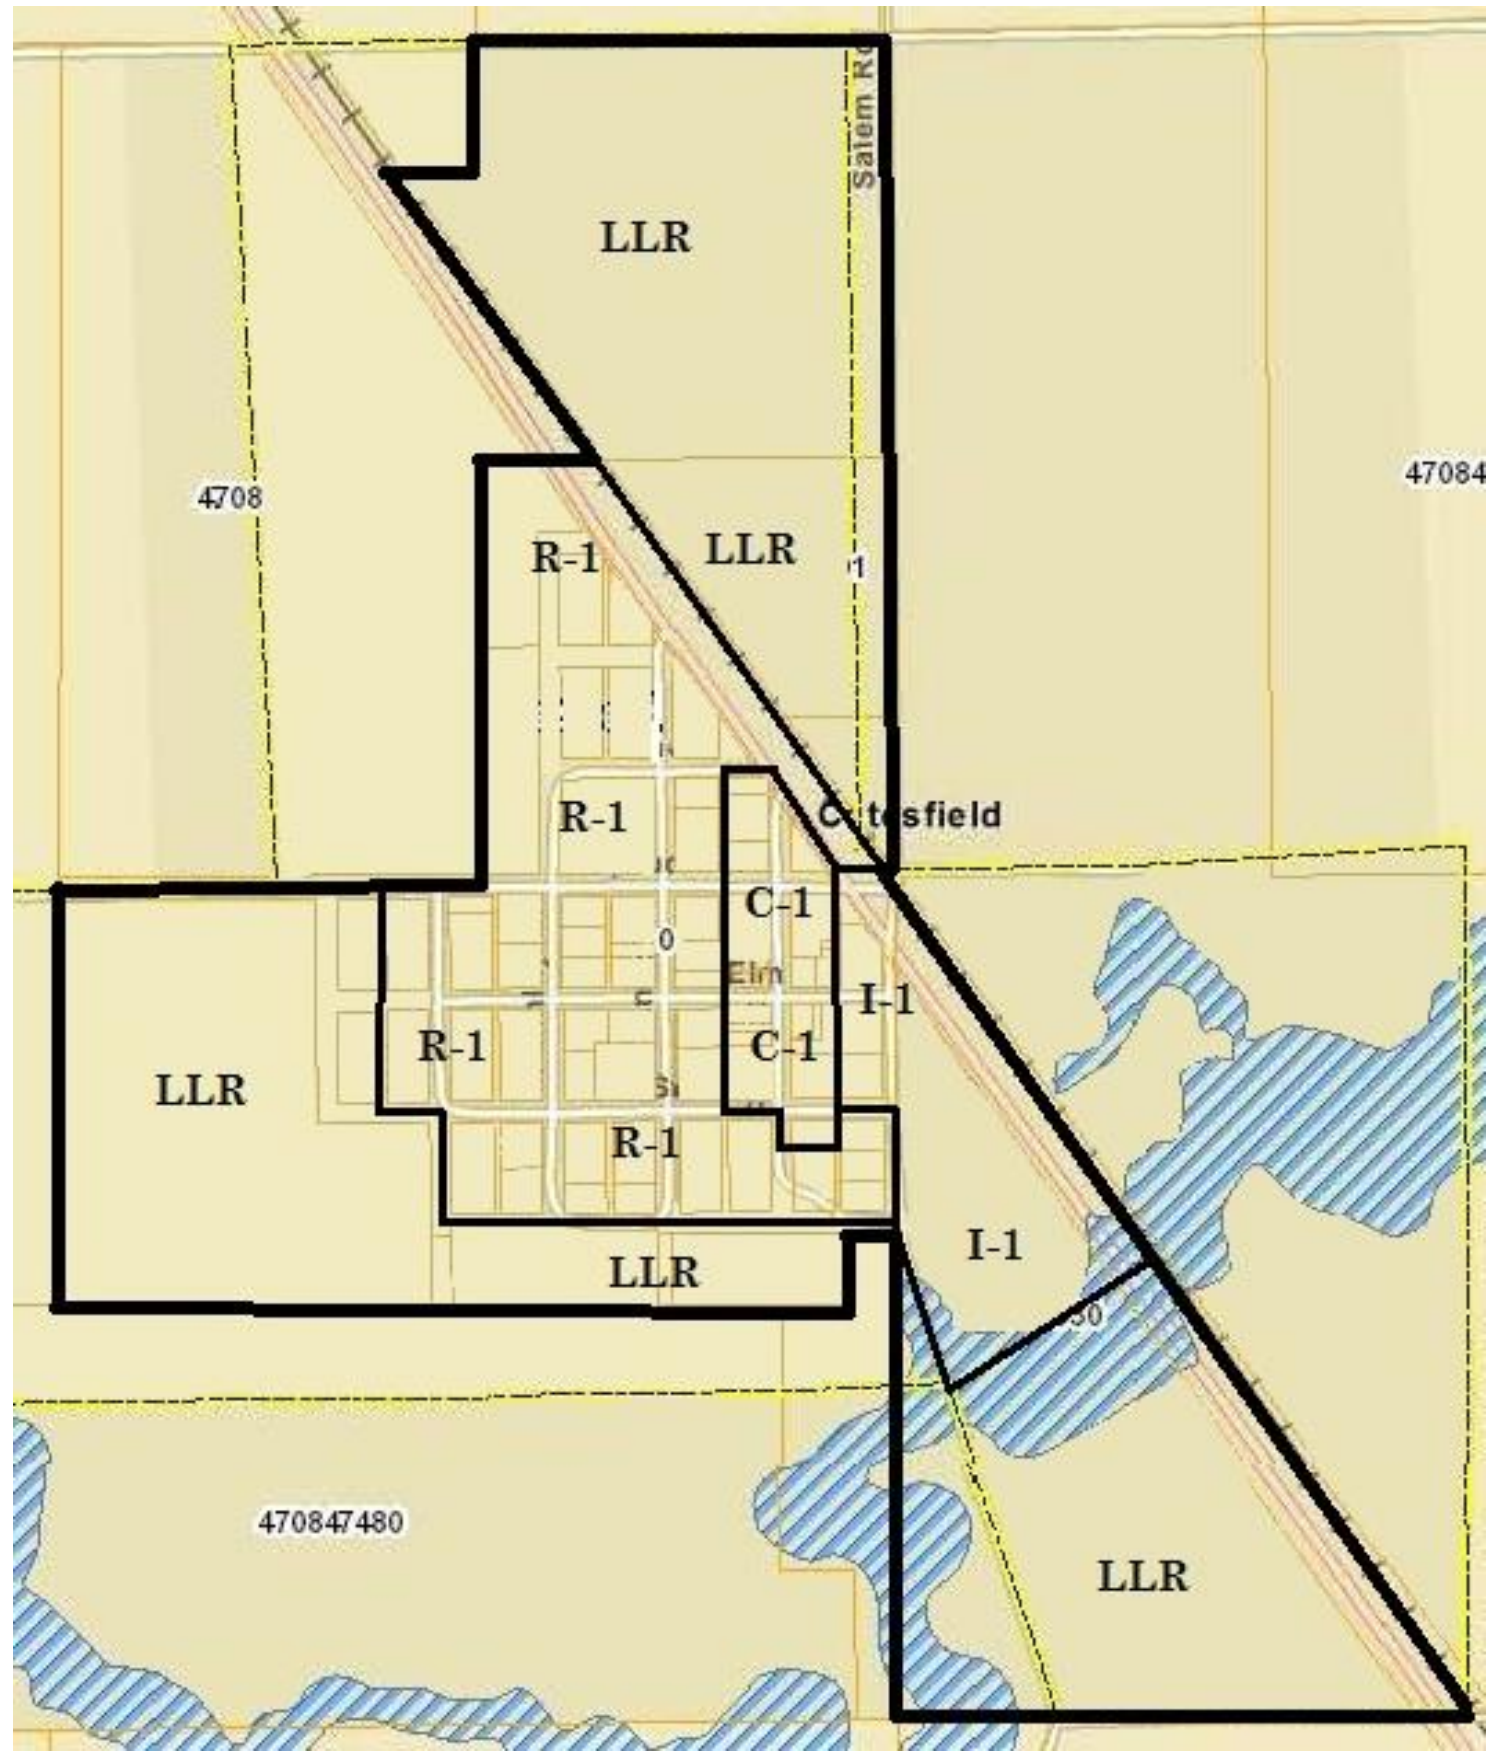

Vz

OFFICIAL ZONING MAP

COTESFIELD, NEBRASKA
CORPORATE LIMITS

LEGEND

- O-S OPEN SPACE/RECREATION DISTRICT
- LLR LARGE LOT RESIDENTIAL DISTRICT
- R-1 RESIDENTIAL DISTRICT
- C-1 GENERAL COMMERCIAL DISTRICT
- C-S HIGHWAY SERVICE DISTRICT
- CORPORATE LIMIT LINE
- 100-YEAR FLOODPLAIN