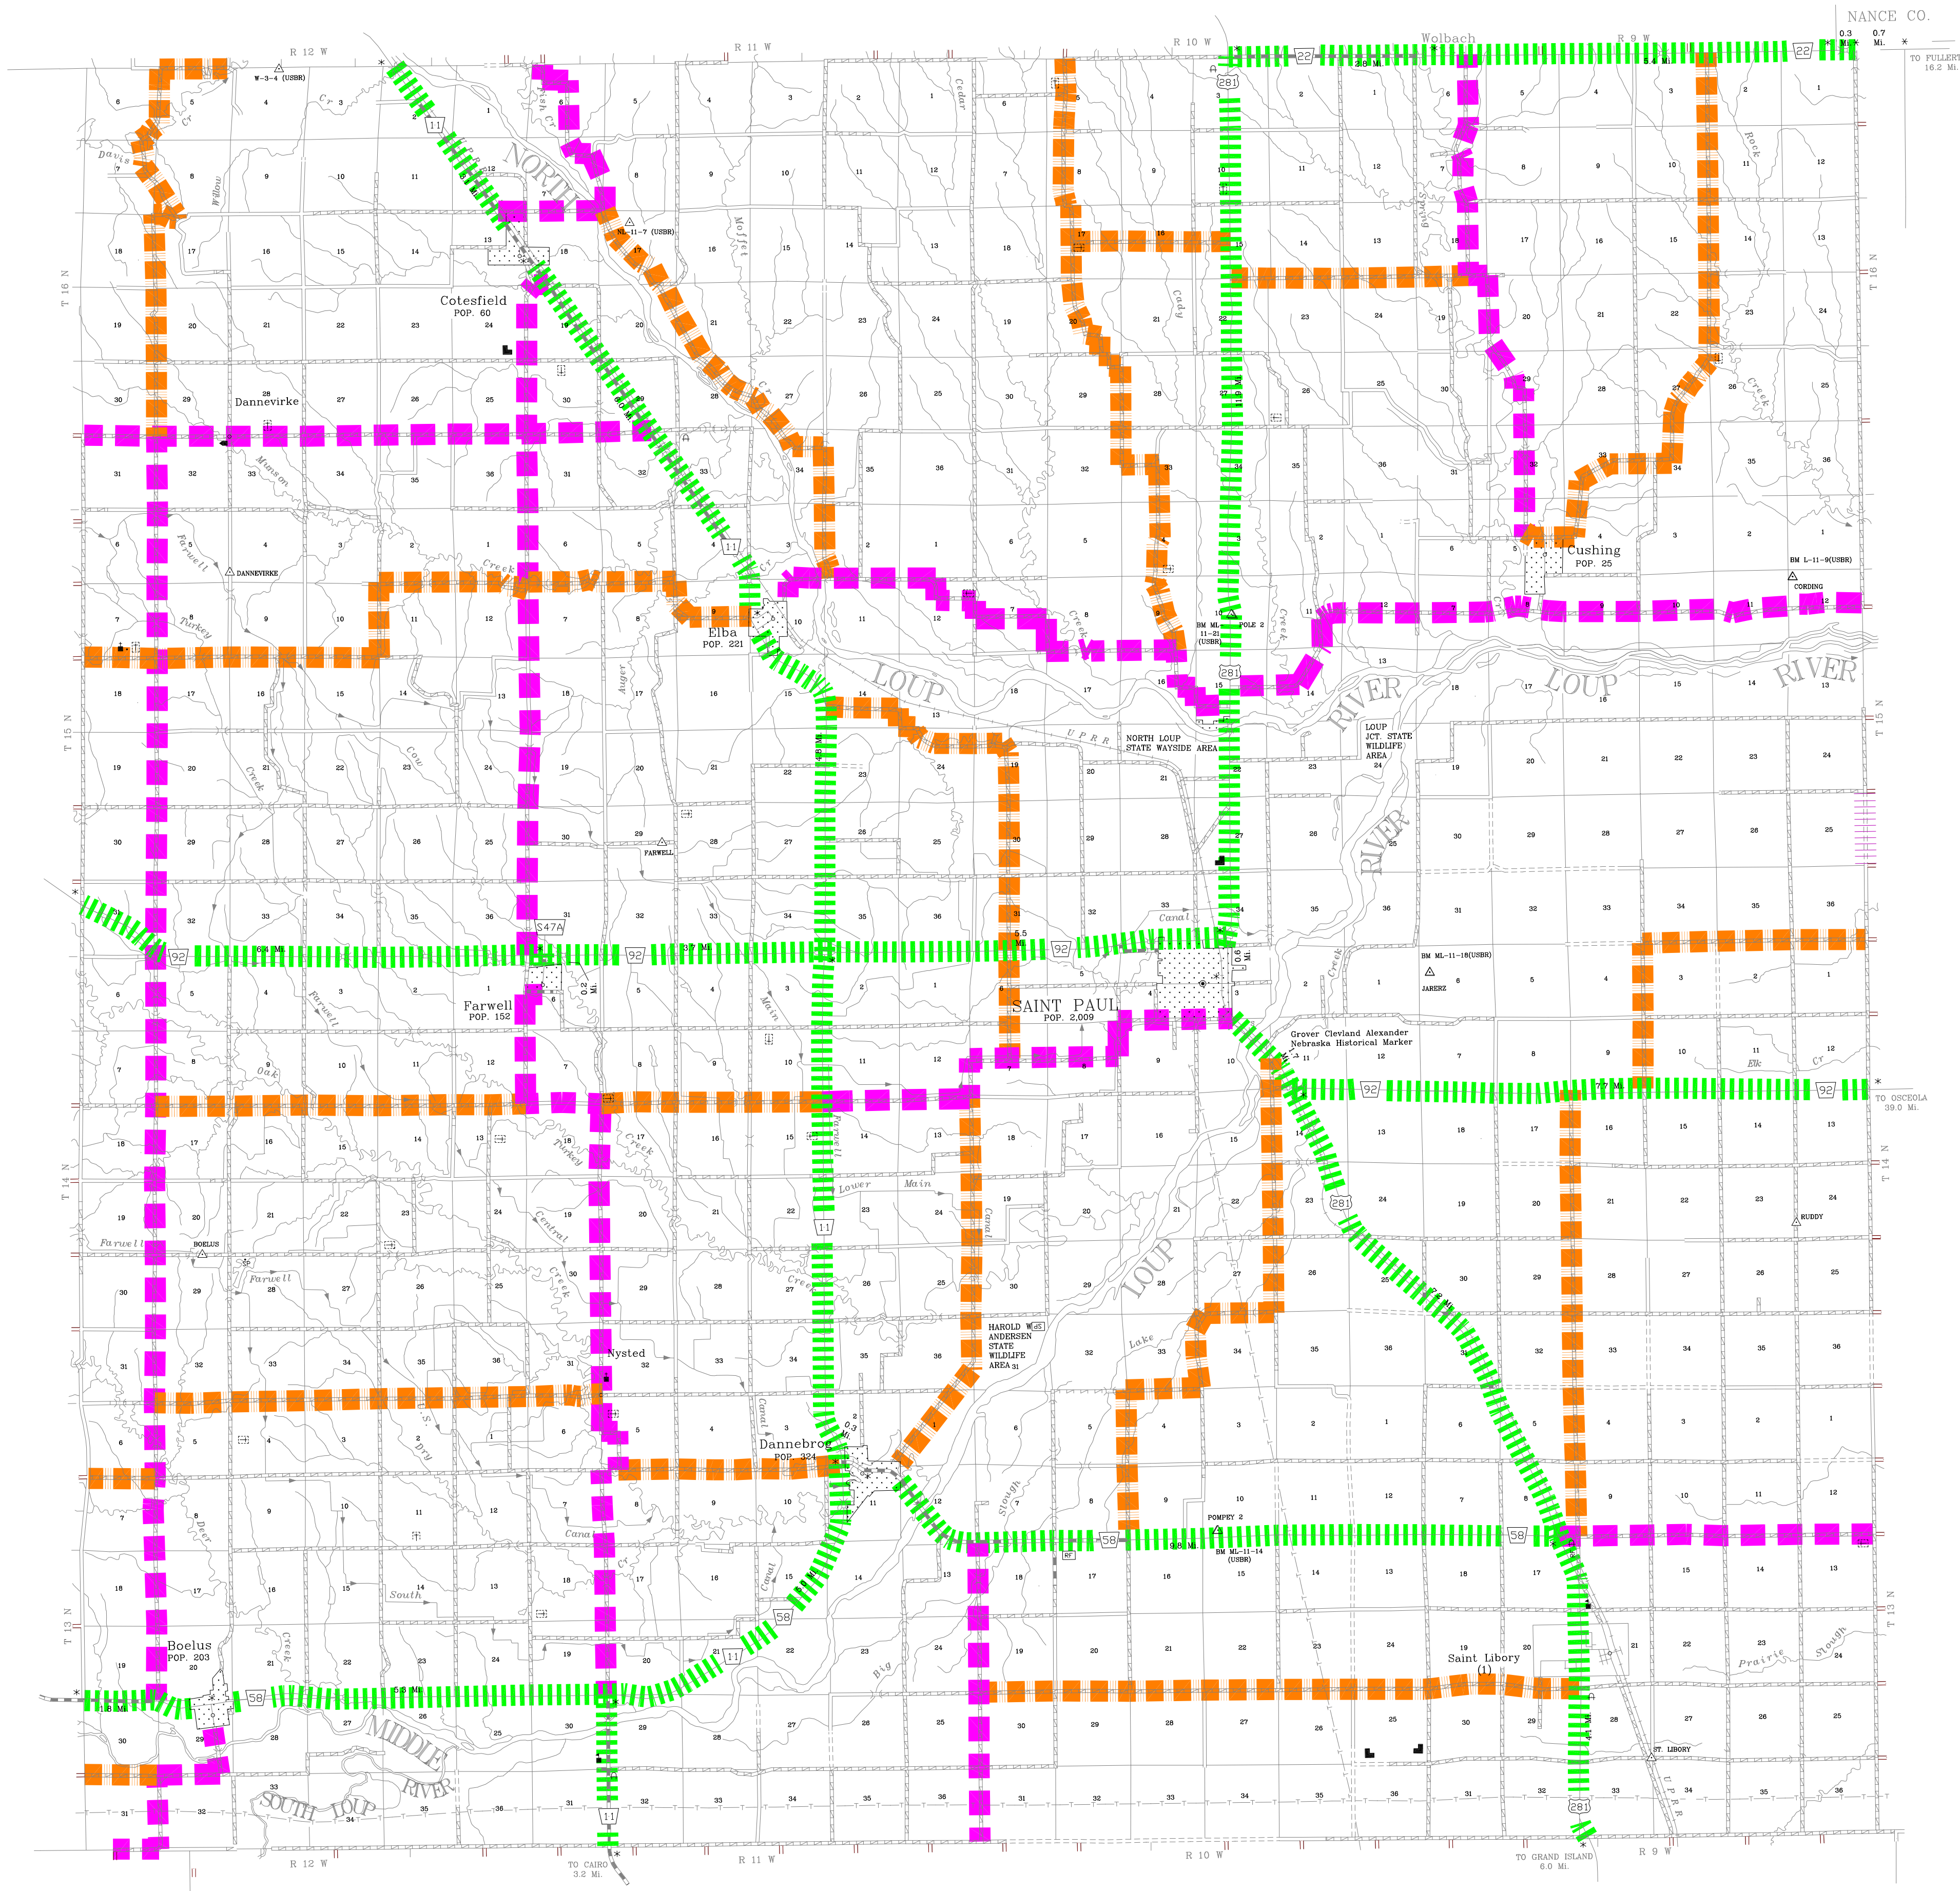

STATE FUNCTIONAL CLASSIFICATIONS HOWARD COUNTY

LEGEND	
	MAJOR ARTERIALS
	OTHER ARTERIALS
	COLLECTOR
	MINIMUM MAINTENANCE

S:\001028\001028 - Howard Co Comp\Design\State Functional Classifications_06.dwg
 MAY-05-2006 08:44:30 creinke